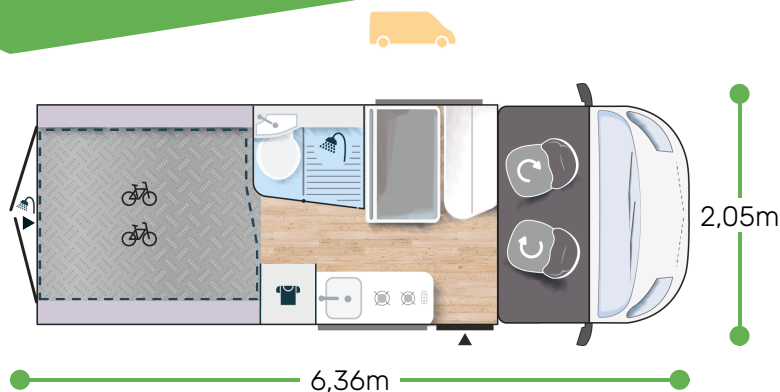

2,61 m
1,88 m

4

4

2+1*

3153/3500

156 x 95 (puis
50)
190 (puis 175) x
190 (puis 160)

4000 W / 0 5500 W
diesel
+ gas water heater

84L

Strong points

HIDEAWAY BED 190 X 190CM MAXI GARAGE BATHROOM WITH WINDOW

SPORT LINE ★★★★★

- Rear opening windows
- 9-speed automatic gearbox
- Exclusive cab front grill black
- Châssis 3T5 light
- Heating using vehicle fuel digitally programmed and used while on the road
- Manual cab air conditioning
- Cabin colour white
- Exclusive exterior decoration
- Driver and passenger airbag
- 100% LED cell lighting inside
- Lighting on the outside
- Eco pack: Stop&Start, smart alternator, electronically-controlled fuel pump
- Dining area table extension
- Double-locking windows with combined blinds/screens
- "Cornering" Fog lights
- Large sliding kitchen drawers
- Cab seat covers with matching cushions
- Reinforced insulation "VPS"
- 16" alloy wheels black
- Panoramic skylight
- Electric step
- Maxi Cab
- Exclusive furniture and fabrics
- Engine 140 HP
- Flyscreen door
- Solar panel
- Wardrobe
- Painted door handles
- Preset reversing camera
- USB ports
- Rear additional storage
- Cruise control and speed limiter
- Fuel tank capacity 90 L
- Electric de-icing rearview mirrors
- Bathroom with folding partition
- Bathroom with window*
- Exclusive fabrics SPORT
- Swivel seats in the cab, with double armrests and adjustable height
- Awning
- Exterior table stand
- TPMS : Tire pressure measurable system
- Traction +

More info about this vehicle